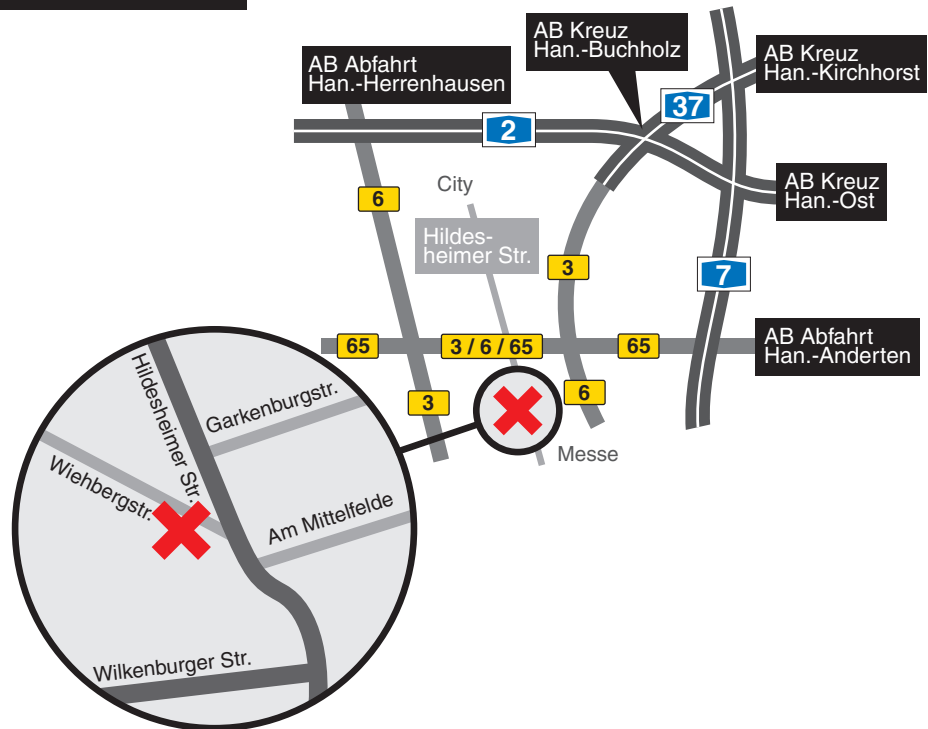

DISTANCES:

To motorway: 2 km
To station Hauptbahnhof: 7 km
To Airport: 18 km
To station Fair (Messe): 2 km
To Fair entrance North: 2,5 km

BY CAR:

Coming from Berlin/Dortmund:

A2 till motorway intersection Hannover Ost, change to A7 towards Kassel and Exit Hannover Anderten. Change there to B65 and exit Döhren/Zentrum. Drive straight towards Hildesheimer Straße. Turn left into Hildesheimer Straße. After approximately 2 km turn right into Wiehbergstraße. You will find our hotel directly on the left hand side.

Coming from Hamburg:

A7 till Exit Hannover Anderten. Change into B65 towards Messe till Exit Döhren/Zentrum. Drive straight towards Hildesheimer Straße. Turn left into Hildesheimer Straße. After approximately 2 km turn right into Wiehbergstraße. You will find our hotel directly on the left hand side.

FROM THE AIRPORT:

Take public Transport Train S5 towards City Central and get off Train station Hauptbahnhof. Interchange into Train line 1 or 2 (red line) towards Laatzen/Rethen and get off at the Train station Wiehbergstraße.

Train line 8 towards City Central and get off at Bothmerstraße. Interchange to Train line 1 or 2 towards Laatzen/Rethen and get off at the Train station Wiehbergstraße.

GEOKOORDINATEN:

52° 19' 43" Nord 9° 46' 32" Ost